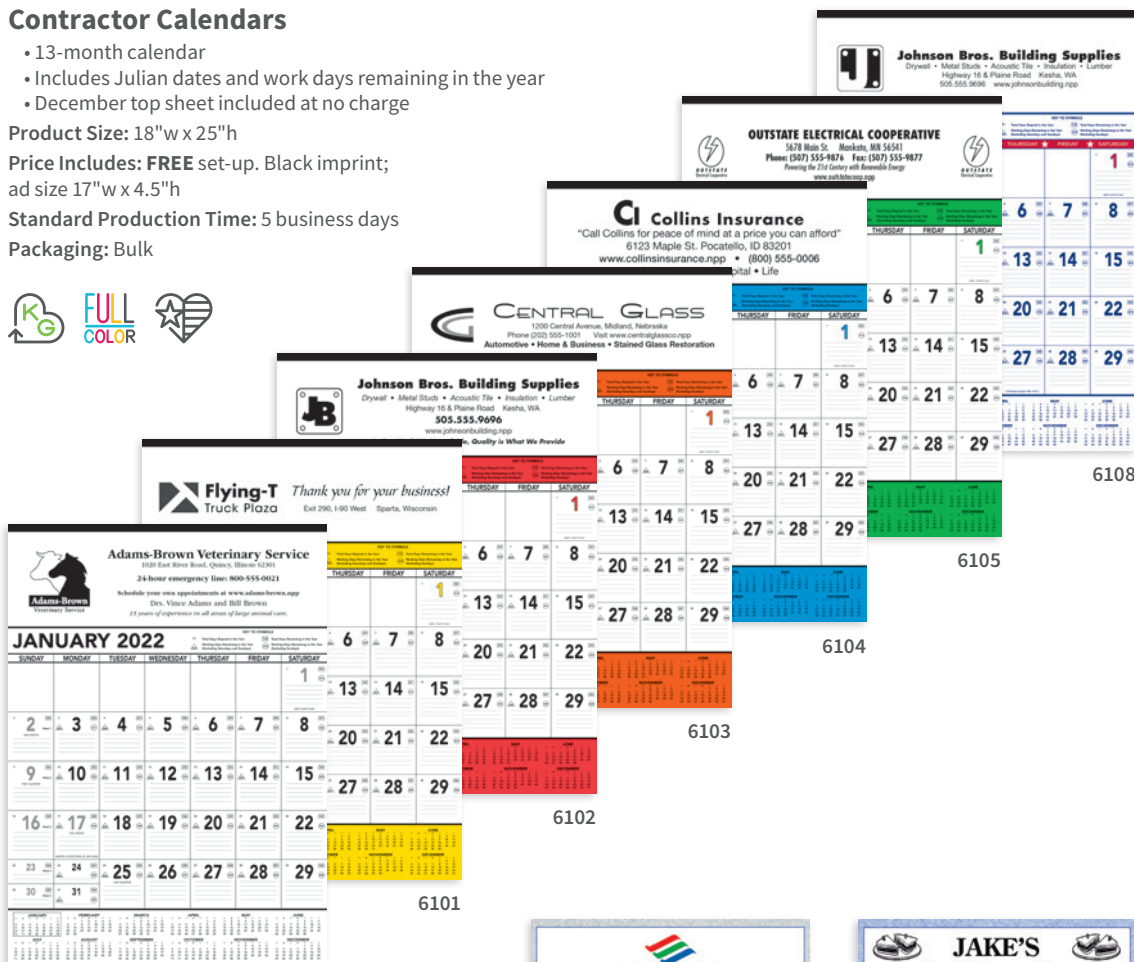

Contractor Calendars

- 13-month calendar
- Includes Julian dates and work days remaining in the year
- December top sheet included at no charge

Product Size: 18"w x 25"h

Price Includes: **FREE** set-up. Black imprint; ad size 17"w x 4.5"h

Standard Production Time: 5 business days

Packaging: Bulk

6100

Commercial Planners

- 14-month calendar
- Includes Julian dates

Product Size: 13"w x 8"h

Product Size Open: 13"w x 29"h

Price Includes: **FREE** set-up. Any one color; ad size 11.75"w x 5.5625"h

Standard Production Time: 8 business days

Packaging: Bulk