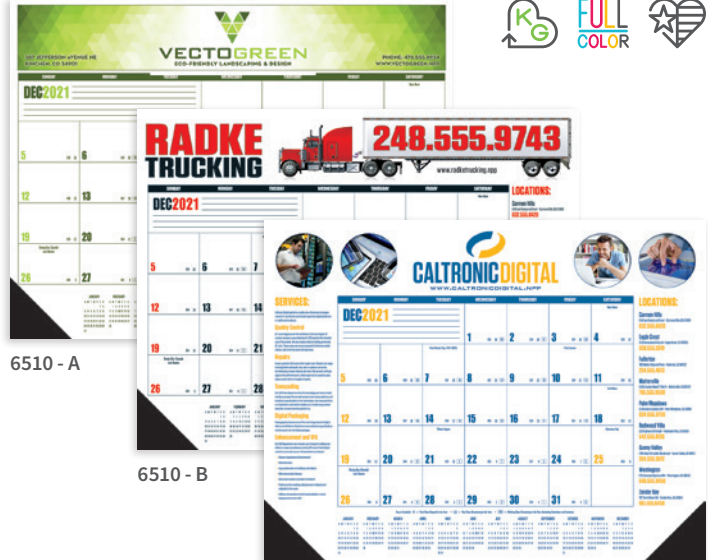

4C

6510 - A

6510 - B

6510 - C

Value Monthly Pocket Planner

- "2022" is included as standard copy on front cover
- 16 sheets (32 pages)

Product Size Closed: 3.5" w x 6" h

Product Size Open: 7" w x 6" h