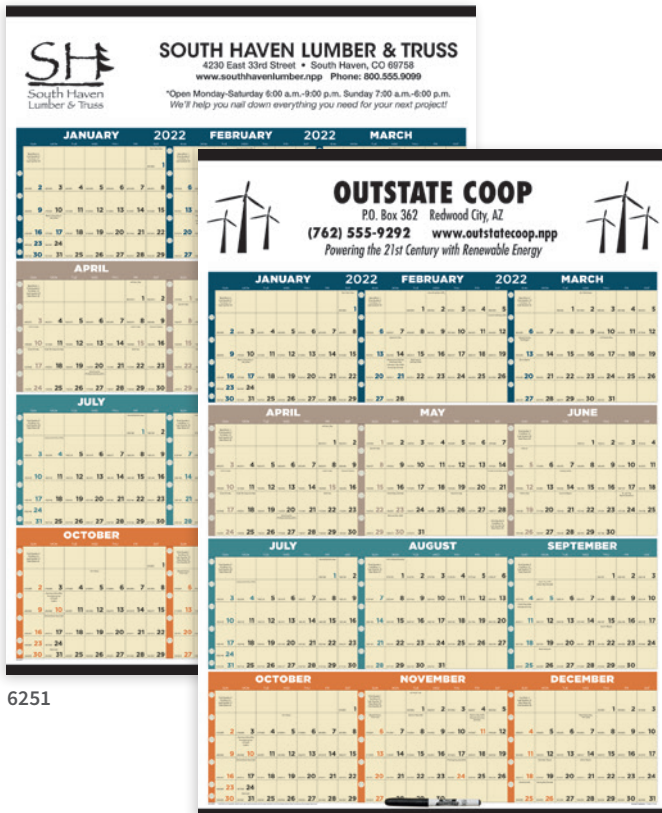

span-a-years

Time Management Span-A-Years

- Includes Julian dates
- 6251: Non-Laminated
- 6252: Laminated with Marker
- Product Size: 27" w x 38" h
- Price Includes: **FREE** set-up. Black imprint; ad size 26" w x 5.5" h
- Standard Production Time: 5 business days
- Packaging: Bulk

Span-A-Years

- 6200: Laminated with Marker
- 6201: Non-Laminated
- Product Size: 22" w x 29" h
- Price Includes: **FREE** set-up. Black imprint; ad size 21" w x 4.75" h
- Standard Production Time: 5 business days
- Packaging: Bulk

6251

6252

6251

QTY	100	250	500	750	1000	2500	5000
Thru 7.1.21	$6.09	5.37	4.82	4.30	3.58	3.01	2.64
After 7.1.21	$6.79	6.02	5.34	4.80	4.00	3.32	2.90

2A2B3C

6252

QTY	100	250	500	750	1000	2500	5000
Thru 7.1.21	$11.45	10.24	9.24	8.67	7.73	7.06	6.42
After 7.1.21	$12.55	11.41	10.27	9.54	8.47	7.71	7.06

2A2B3C